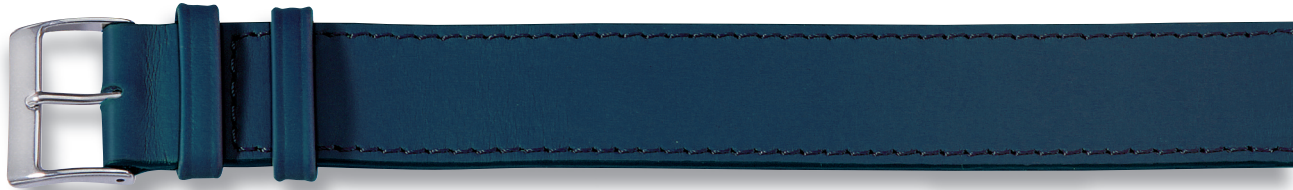

Durchzug- und Unterlegbänder

Pull Through Straps And Straps With Wide Leather Base

Durchzugband, Sattelleder

Rindslederband mit Naht zum Durchziehen.
Band-Länge: ca. 245 mm.

Pull through strap, saddle leather

Cowhide strap with stitching to pull through.
Band length: approx. 245 mm.