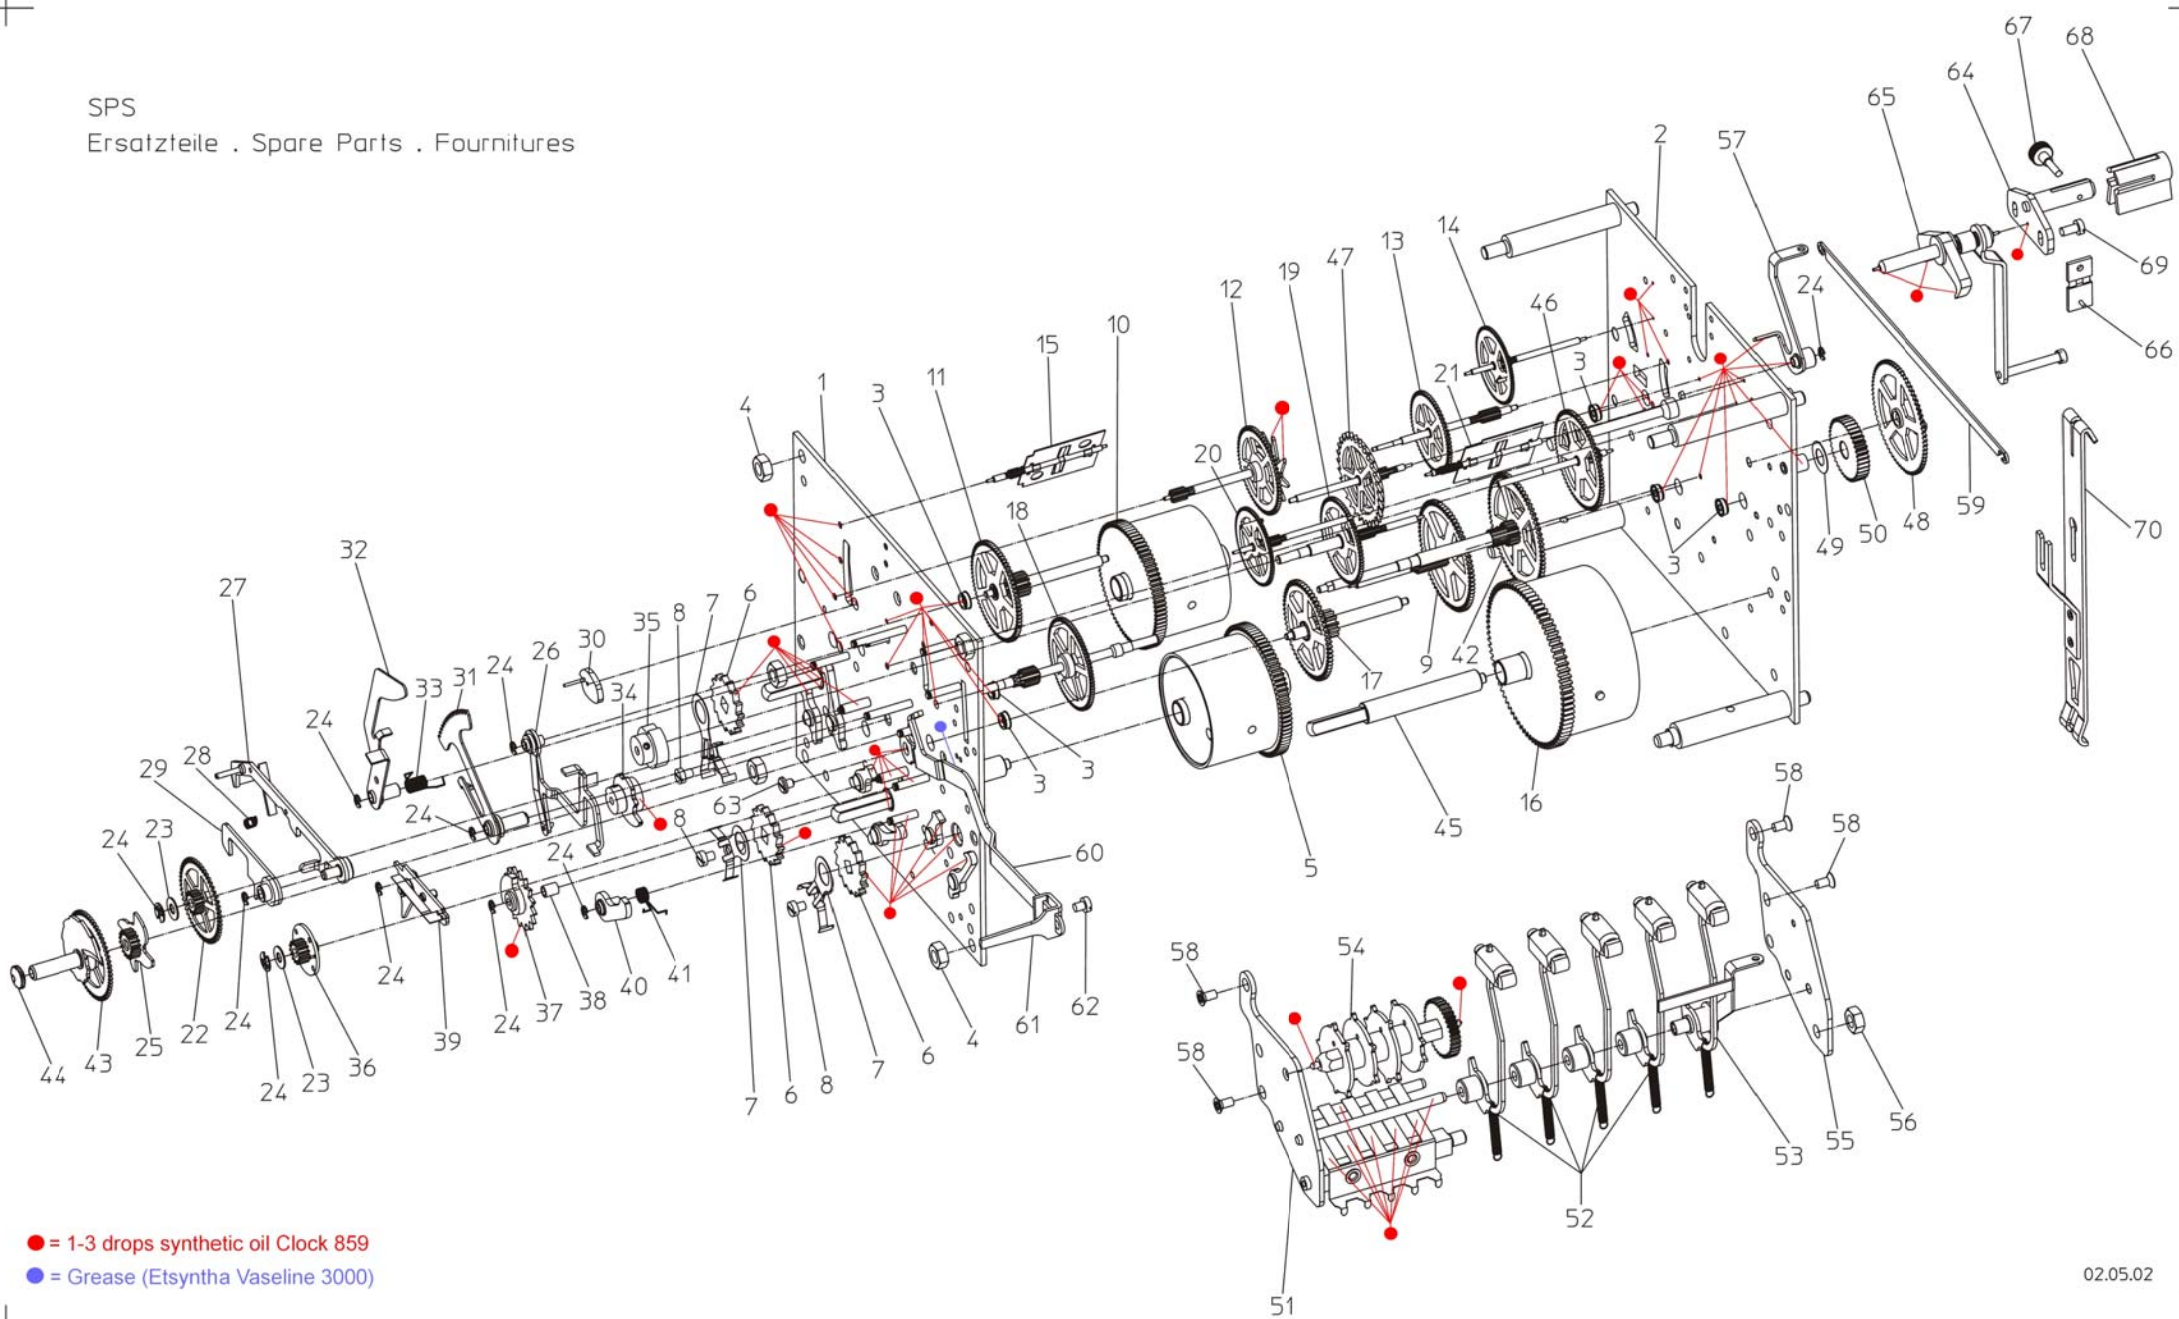

SPS
Ersatzteile . Spare Parts . Fournitures

● = 1-3 drops synthetic oil Clock 859

● = Grease (Etsyntha Vaseline 3000)